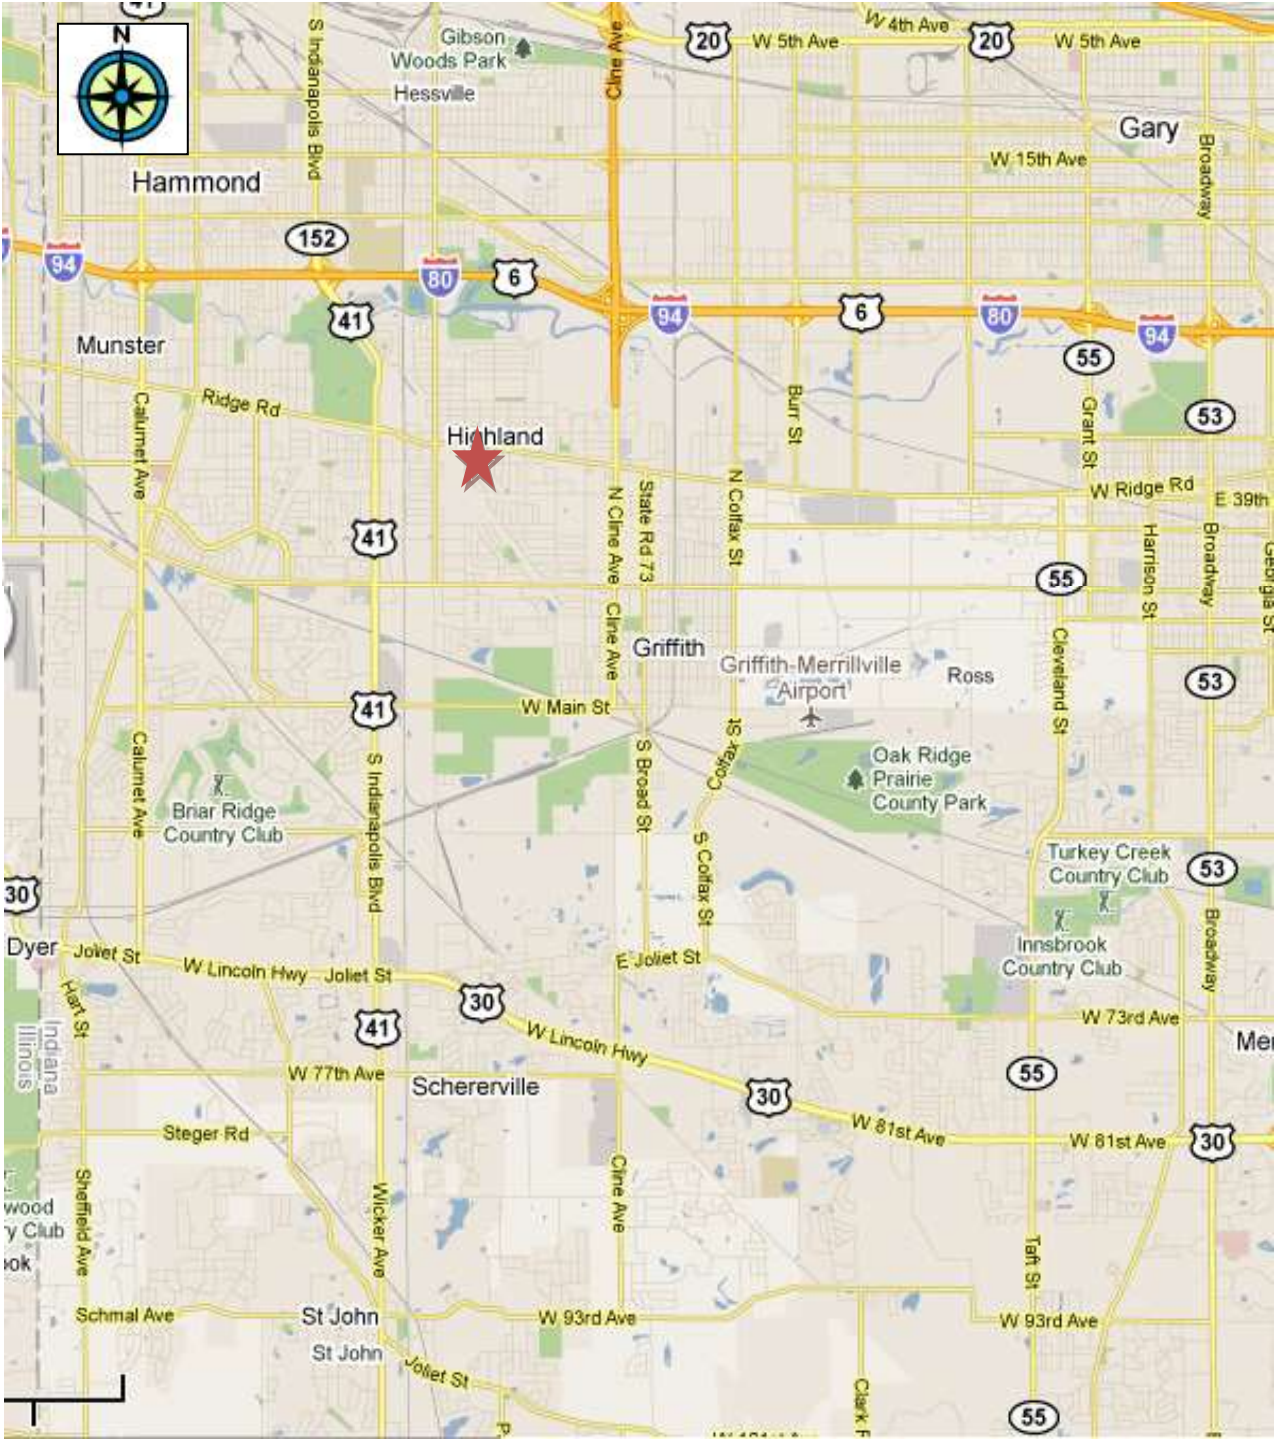

BUSING AREA

TO WEST: ILLINOIS BORDER
TO EAST: BROADWAY AVE, MERRILLVILLE

TO NORTH: HAMMOND, EAST CHICAGO
TO SOUTH: ST. JOHN, CROWN POINT AND ROUTE 231